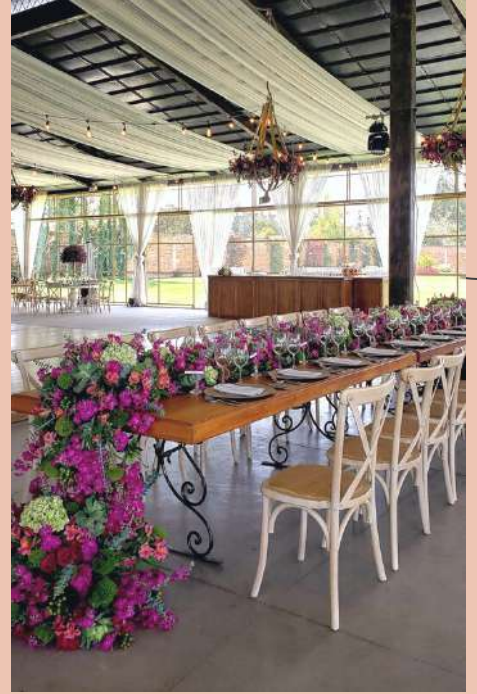

La Mirá

UBICACIÓN: Puembo
TIEMPO DESDE QUITO: 40 min.
ÁREA DE CEREMONIA: Si
ESTILO: Moderno
CAPACIDAD: Hasta 250 invitados
HABITACIÓN NOVIOS: No
PARQUEADEROS: Si
ÁREAS VERDES: Si
HOSPEDAJE: No
SERVICIOS: Básicos, limpieza

Haz clic para MÁS INFO