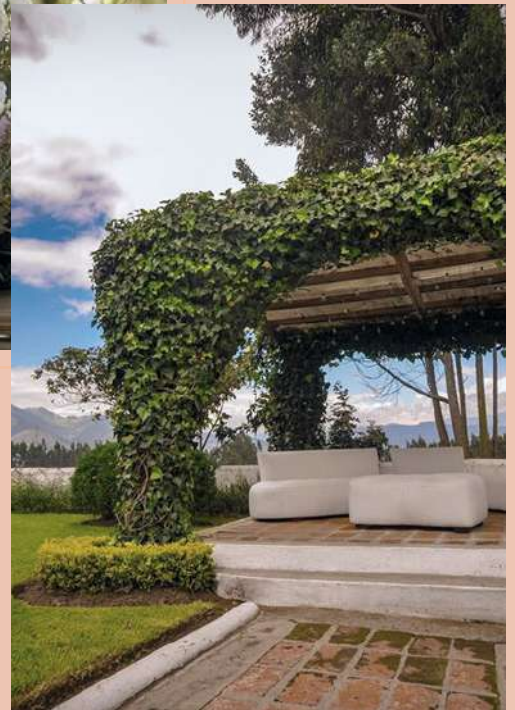

Quinta El Alcázar

UBICACIÓN: Puembo

TIEMPO DESDE QUITO: 35 min.

ÁREA DE CEREMONIA: Si

ESTILO: Casa Hacienda

CAPACIDAD: De 70 a 200 invitados

HABITACIÓN NOVIOS: Si

PARQUEADEROS: Si

ÁREAS VERDES: Si

HOSPEDAJE: -

SERVICIOS: Básicos, limpieza

SPOTS: Puente, pileta,

Haz clic para MÁS INFO